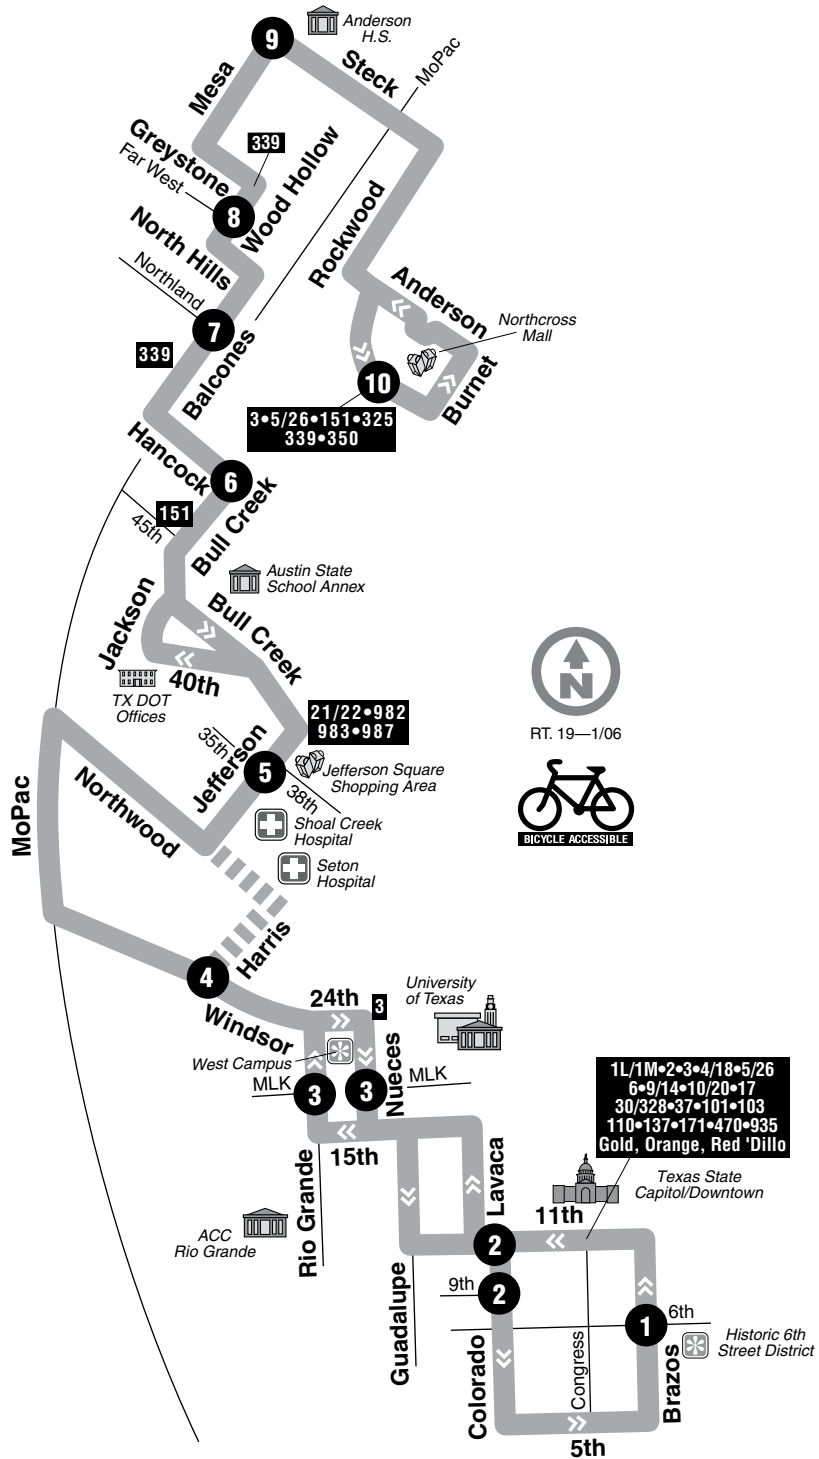

ROUTE 19

Bull Creek

DESTINATIONS

- Northcross Mall
- Anderson High School
- Seton Medical Center
- Jefferson Square Shopping Area
- West Campus
- Texas State Capitol/Downtown
- Historic 6th Street District

You can be a tourist in your own town by riding Tour the Town, Route 470.