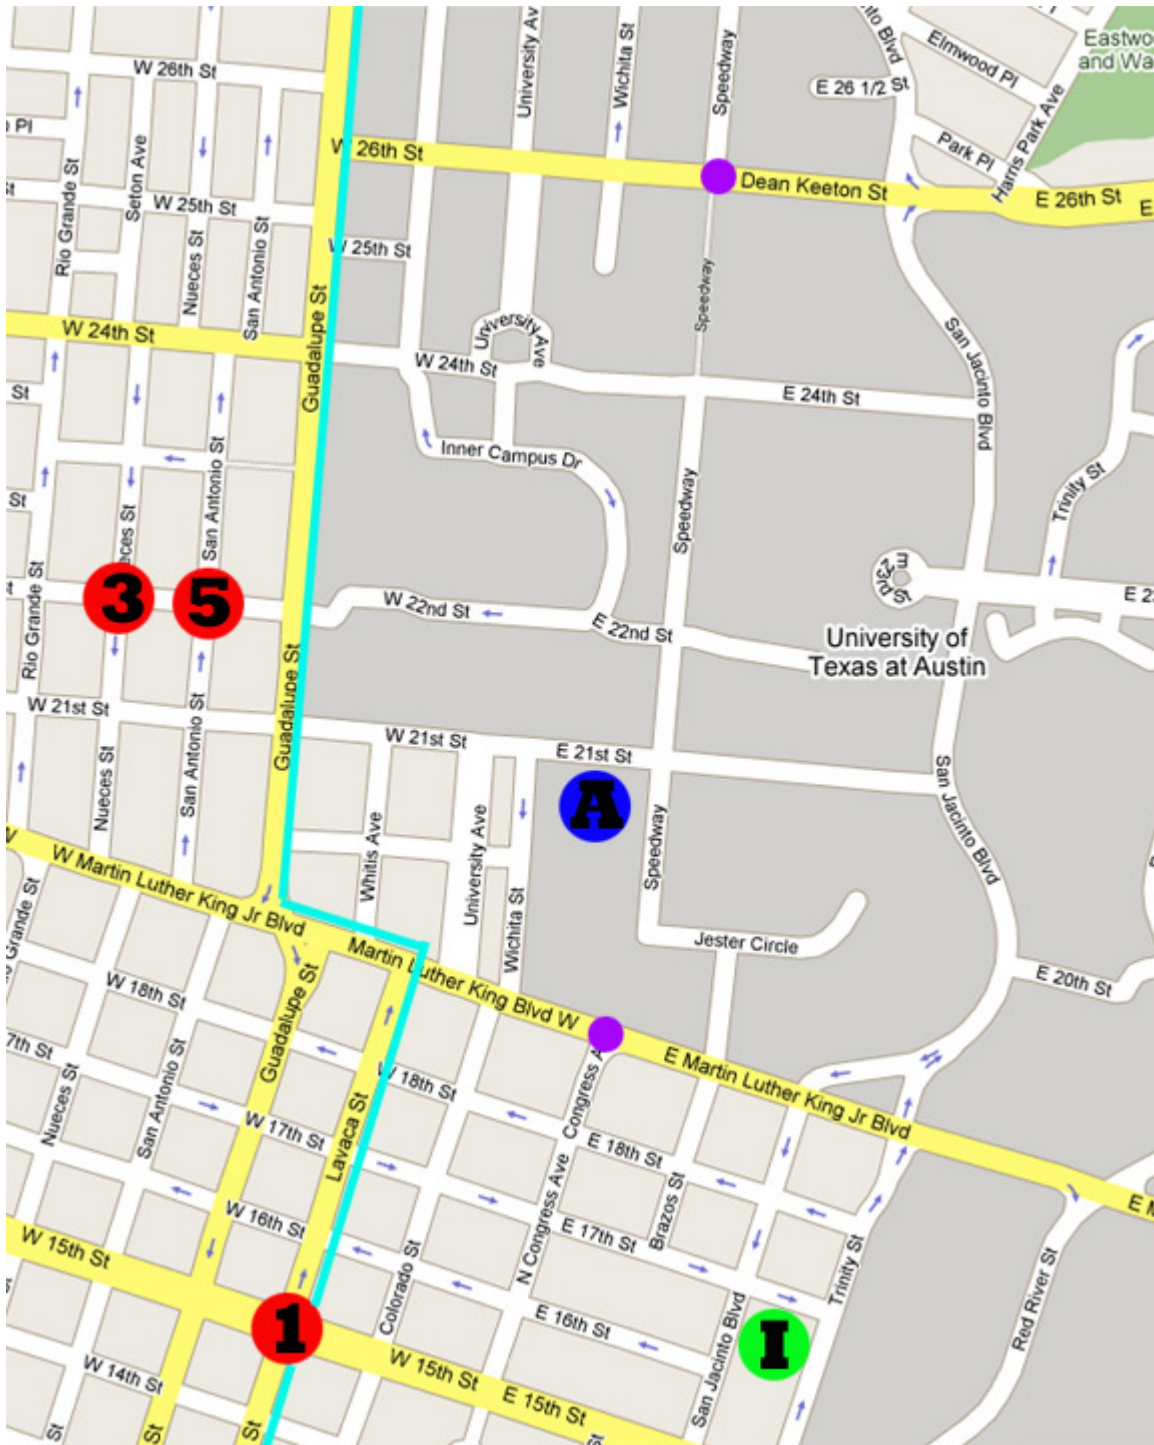

# SALSA 2008 Conference Map

(visit [http://studentorgs.utexas.edu/salsa/symposium/SALSA08\\_Map.jpg](http://studentorgs.utexas.edu/salsa/symposium/SALSA08_Map.jpg) for a full version)

- 1: Doubletree Guest Suites
- 3: Governor's Inn
- 5: Austin Folk House
- I: Scholtz Beer Garten
- A: University Teaching Center (UTC) – Fri (UTC 4.104), Sat & Sun (UTC 3.104)
- 1L/1M Bus Route
- Airport Flyer Stops